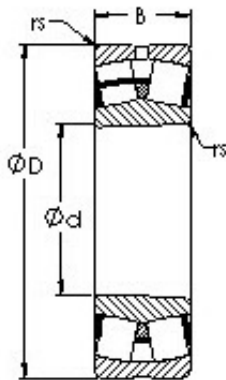

AD Bearing Machine Co., Ltd

CKW33
TAPERED
BORE

AST 23136CKW33 AST Bearing

Bearing No. 23136CKW33

Size	180x300x96 mm
Bore Diameter	180 mm
Outer Diameter	300 mm
Width	96 mm
Bearing Type	tapered bore, lube groove & holes
Bore Dia (d)	180.0000
Outer Dia (D)	300.0000
Width (B)	96.0000
Radius (min) (rs)	3.000
Dynamic Load Rating (Cr)	1,260,000
Static Load Rating (Cor)	2,110,000
Max Speed (Grease) (X000 RPM)	1
Max Speed (Oil) (X1000 RPM)	2
Weight (g)	29,380.00
Material	52100 Chrome steel, or equivalent

23136CKW33 Bearing 2D drawings and 3D CAD models