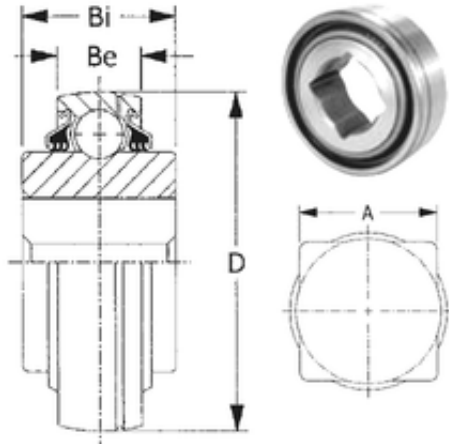

AD Bearing Machine Co., Ltd

38,1 mm x 100 mm x 44,45 mm CYSD GW211PPB17 CYSD Bearing

Bearing No. GW211PPB17

Size	38.1x100x44.45 mm
Bore Diameter	38,1 mm
Outer Diameter	100 mm
Width	44,45 mm
d	38,1 mm
D	100 mm
B	44,45 mm
C	33,325 mm
Be	33,325 mm
Bi	44,45 mm

GW211PPB17 Bearing 2D drawings and 3D CAD models