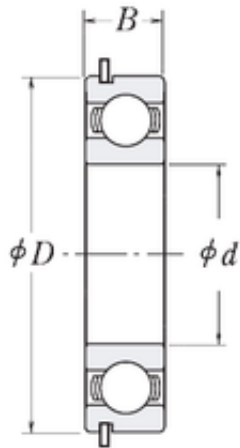

AD Bearing Machine Co., Ltd

45 mm x 68 mm x 12 mm CYSD 6909NR CYSD Bearing

Bearing No. 6909NR

Size	45x68x12 mm
Bore Diameter	45 mm
Outer Diameter	68 mm
Width	12 mm
d	45 mm
D	68 mm
B	12 mm
C	12 mm
r min.	0,6 mm
Weight	0,14 Kg
Basic dynamic load rating (C)	12,8 kN

6909NR Bearing 2D drawings and 3D CAD models