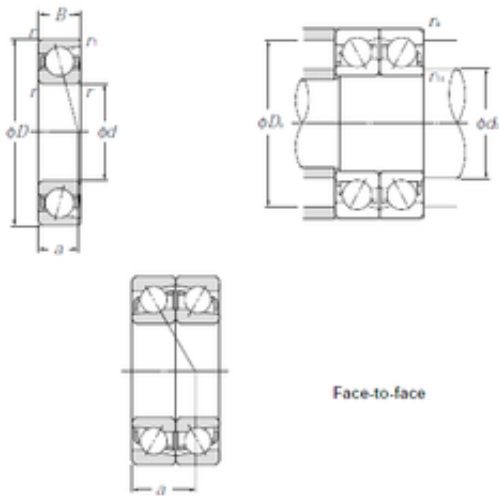

AD Bearing Machine Co., Ltd

190 mm x 260 mm x 33 mm CYSD 7938DF CYSD Bearing

Bearing No. 7938DF

7938DF Bearing 2D drawings and 3D CAD models

Size	190x260x33 mm
Bore Diameter	190 mm
Outer Diameter	260 mm
Width	33 mm
d	190 mm
D	260 mm
B	33 mm
C	33 mm
Angle (°)	25 °
r min.	2 mm
2B	66 mm
Weight	10,2 Kg
Basic dynamic load rating (C)	216 kN
Basic static load rating (C0)	335 kN
(Grease) Lubrication Speed	1900 r/min