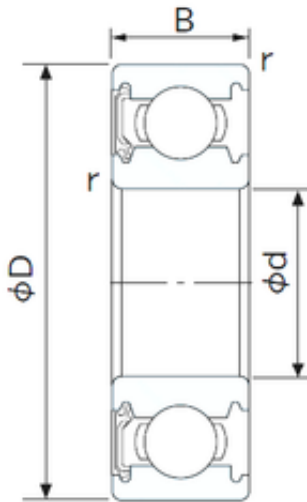

## 40 mm x 90 mm x 23 mm CYSD 6308-RS CYSD Bearing

Bearing No. 6308-RS

Size	40x90x23 mm
Bore Diameter	40 mm
Outer Diameter	90 mm
Width	23 mm
d	40 mm
D	90 mm
B	23 mm
C	23 mm
r min.	1,5 mm
Weight	0,62 Kg
Basic dynamic load rating (C)	40,8 kN
Basic static load rating (C0)	24 kN

6308-RS Bearing 2D drawings and 3D CAD models