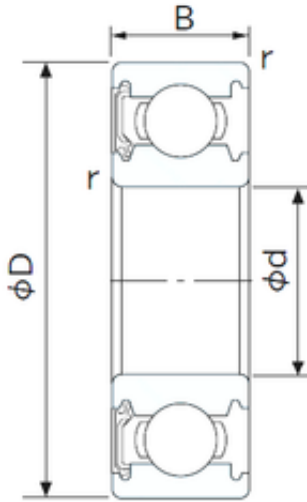

## 220 mm x 300 mm x 38 mm CYSD 6944-RS CYSD Bearing

Bearing No. 6944-RS

Size	220x300x38 mm
Bore Diameter	220 mm
Outer Diameter	300 mm
Width	38 mm
d	220 mm
D	300 mm
B	38 mm
C	38 mm
r min.	2,1 mm
Weight	7,88 Kg
Basic dynamic load rating (C)	146 kN

6944-RS Bearing 2D drawings and 3D CAD models