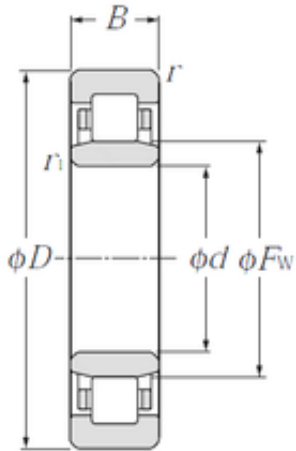

AD Bearing Machine Co., Ltd

80 mm x 140 mm x 26 mm CYSD NU216E CYSD Bearing

Bearing No. NU216E

| | |
|-------------------------------|--------------|
| Size | 80x140x26 mm |
| Bore Diameter | 80 mm |
| Outer Diameter | 140 mm |
| Width | 26 mm |
| d | 80 mm |
| Fw | 95,3 mm |
| D | 140 mm |
| B | 26 mm |
| C | 26 mm |
| Weight | 1,58 Kg |
| Basic dynamic load rating (C) | 165 kN |
| Basic static load rating (C0) | 132 kN |
| (Grease) Lubrication Speed | 3800 r/min |

NU216E Bearing 2D drawings and 3D CAD models