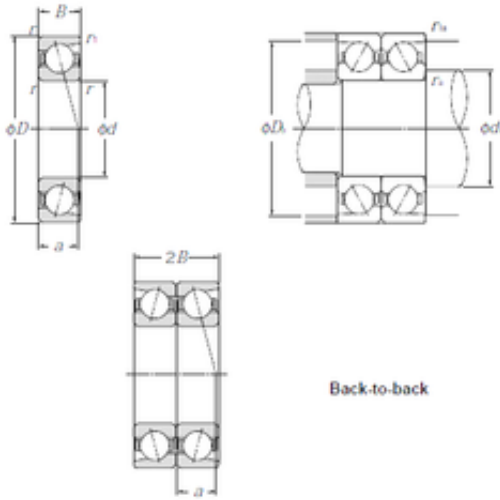

AD Bearing Machine Co., Ltd

10 mm x 35 mm x 11 mm CYSD 7300BDB CYSD Bearing

Bearing No. 7300BDB

Size	10x35x11 mm
Bore Diameter	10 mm
Outer Diameter	35 mm
Width	11 mm
d	10 mm
D	35 mm
B	11 mm
C	11 mm
Angle ()	40 °
r min.	0,6 mm
2B	22 mm
Weight	0,082 Kg
Basic dynamic load rating (C)	14,3 kN
Basic static load rating (C0)	8,2 kN
(Grease) Lubrication Speed	18000 r/min

7300BDB Bearing 2D drawings and 3D CAD models