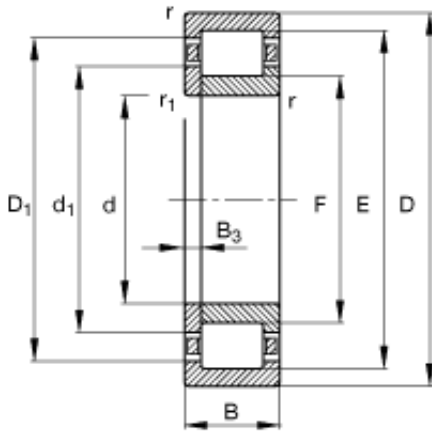

AD Bearing Machine Co., Ltd

75 mm x 160 mm x 55 mm FAG NUP2315-E-TVP2 FAG Bearing

Bearing No. NUP2315-E-TVP2

NUP2315-E-TVP2 Bearing 2D drawings and 3D CAD models

Size	75x160x55 mm
Bore Diameter	75 mm
Outer Diameter	160 mm
Width	55 mm
d	75 mm
D	160 mm
B	55 mm
B ₃	8,5 mm
D ₁	136,2 mm
D _{a max}	148 mm
d ₁	104,1 mm
d _{a min}	87 mm
d _{c min}	106 mm
E	143 mm
F	95 mm
r _{1 min}	2,1 mm
r _{a max}	2,1 mm
r _{min}	2,1 mm
m	5,14 kg / Weight
C _r	390000 N / Dynamic load rating (radial)
C _{0r}	395000 N / Static load rating (radial)
n _G	5100 1/min / Limiting speed

AD Bearing Machine Co., Ltd

n_B	3600 1/min / Reference speed
C_{ur}	71000 N